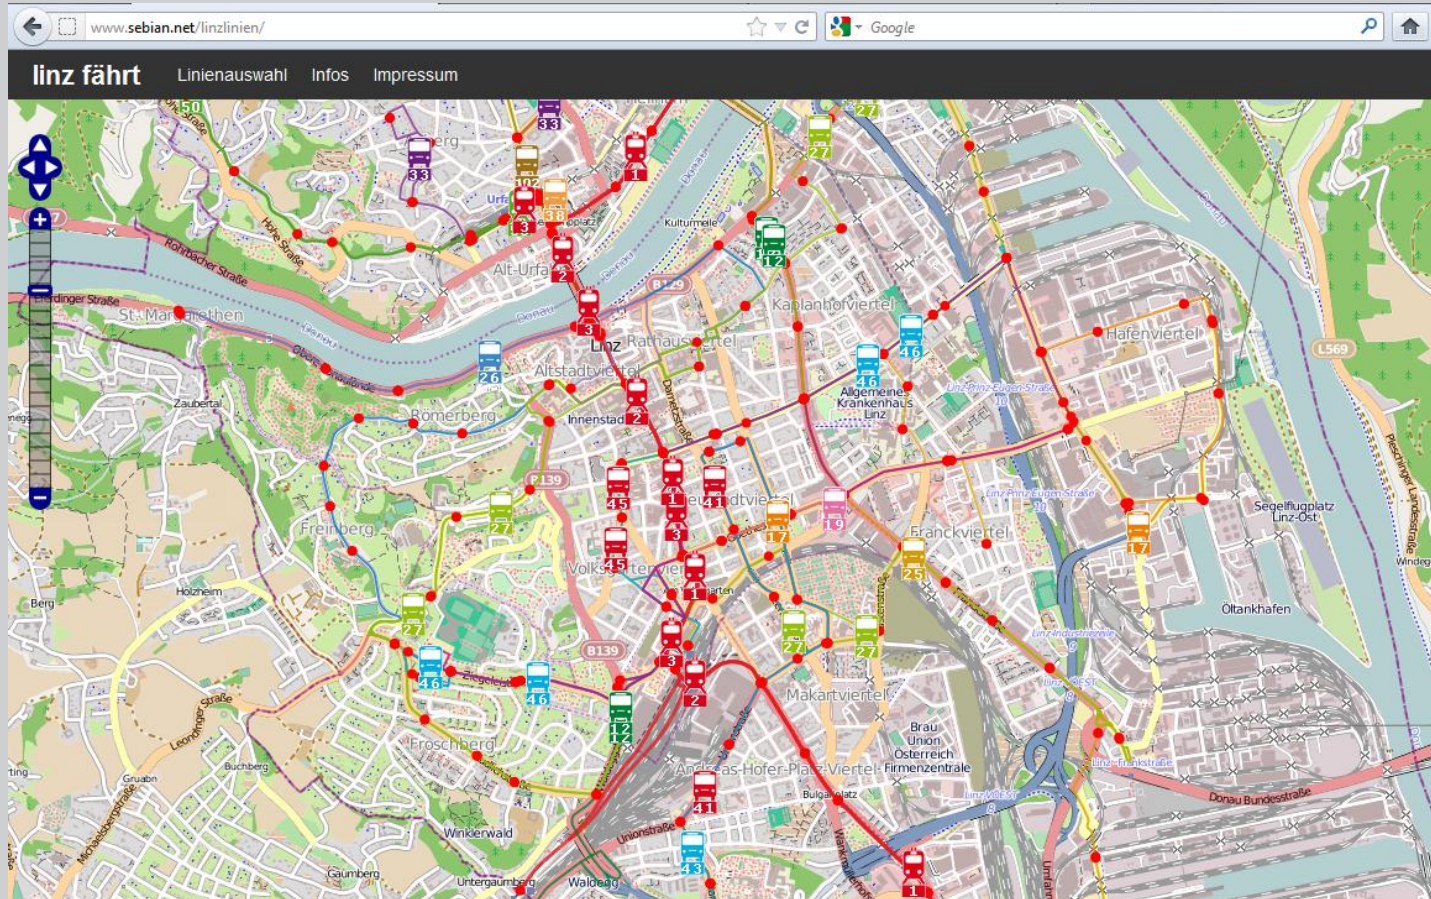

LINZ LINIEN Visualization

<http://www.sebian.net/linzlinien/>