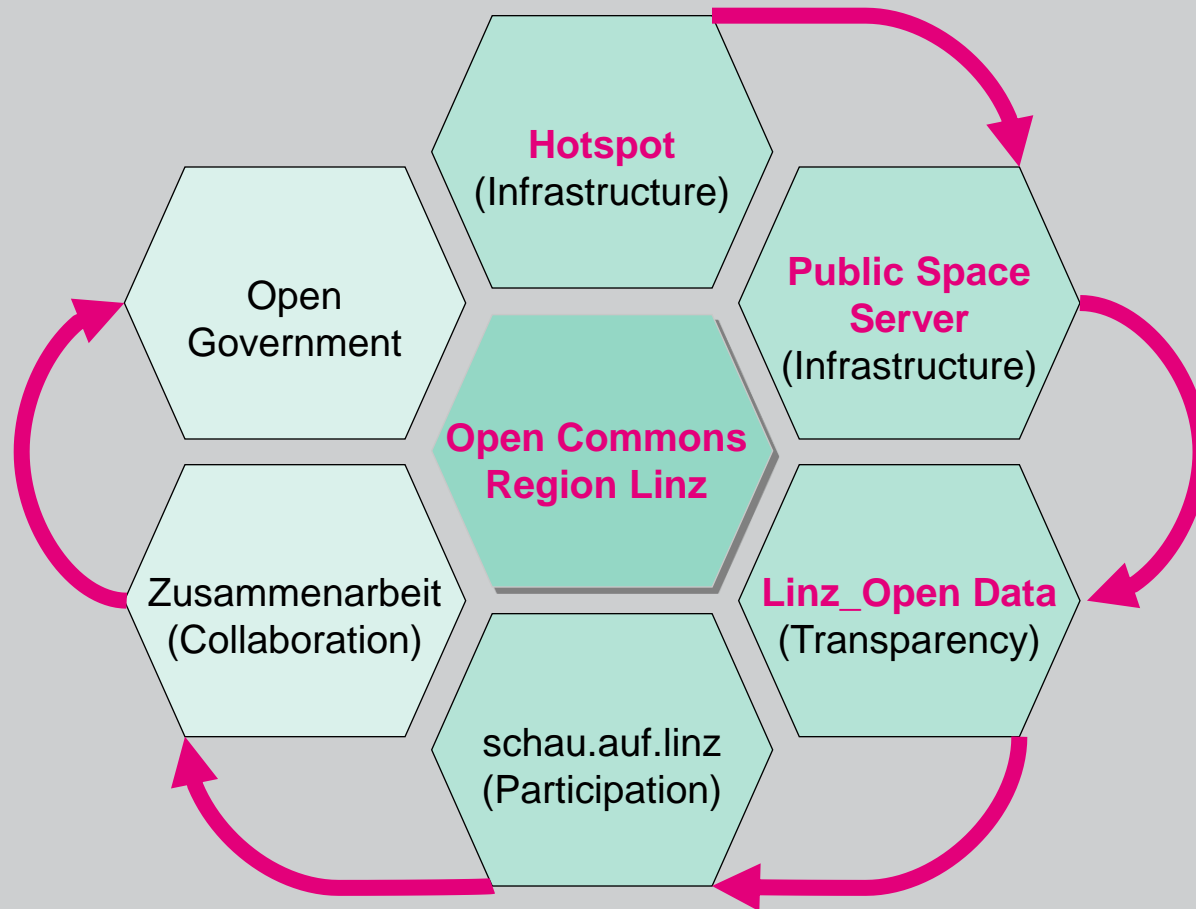

Open Commons – The Way to Open Government